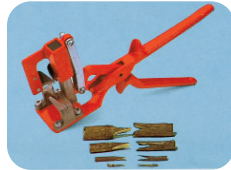

3.8 cu ft

10-202800

Regular Price \$45.00

The Topgrafter & Graftech Manual

Both tools give exact-fitting V Cuts. The Topgrafter can be used in the field or bench mounted. The Graftech Manual is for bench mount only and is operated by a manual foot lever.

Topgrafter

53-612500

Reg. Price \$560.00

Manual

53-612800

Reg. Price \$1,020.00

Square Pot Carry Trays

- Designed with time, efficiency and quality in mind
- Made with 100% recycled resins that are extruded, then formed into high-impact polystyrene pots and carry trays