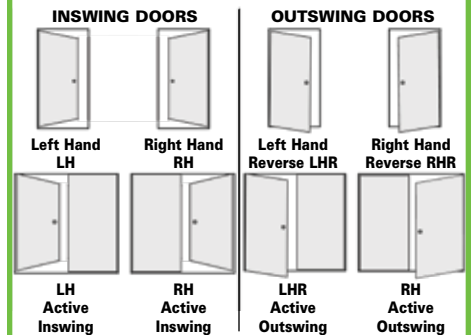

Pedestrian & Equipment Doors

Hummert International offers a wide selection of 3', 3'6" and 4' wide, single and double panel doors. Optional A.D.A. hardware, panic hardware and window-lites are available.

Automatic or manually operated overhead doors are available in a wide variety of sizes to meet your needs. Overhead doors can be glazed with metal clad with or without insulation or glass.

Door Handling

The handling of a door is determined when standing on the key side facing the door/outside view

- A.J. factory standard doors are LH/RHR
- Doors can be ordered as RH/LHR or can be changed in the field
- Double doors have an active panel which must be opened before the inactive panel
- When ordering double door, specify which panel is active - RH, LH, RHR or LHR

Sizes range from 2' to 4' wide and 6'8" and 7' high. Color selection is white, bronze, brown and clay.

Tell locksets cannot accommodate Interchangeable Cores. Multiple doors with Tell locksets can be keyed alike.